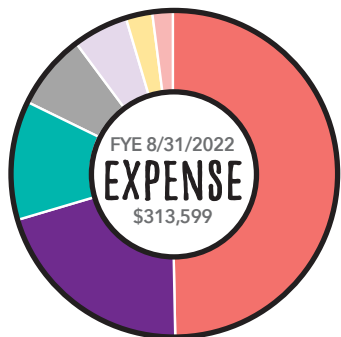

The listing here acknowledges all whose donations arrived during our LAST fiscal year – between September 1, 2021 and August 31, 2022. In our current fiscal year (that began this September), some people have already gotten a headstart on your annual donations. We are indeed grateful for all who have already sent your gifts as signs of support for Womanspace! Some are sharing part of their retirement distribution; some arrange for regular monthly or quarterly donations through their banks. Some just surprise us with a large overnight donation out of the blue. Whatever, however and whenever you give, please know that Womanspace is most grateful.

Here is how we used our funds last year:

- Programs 48%
\$150,809
- Donations 28%
\$88,500
- Fundraisers 15%
\$45,489
- Member Dues 6%
\$17,408
- Gallery & Misc 3%
\$11,134

- Personnel 50%
\$156,068
- Programs 20%
\$64,572
- Administration 7%
\$23,883
- Fundraising 6%
\$17,167
- Maintenance 12%
\$37,309
- Charitable & Misc 3%
\$8,155
- Printing 2%
\$6,444