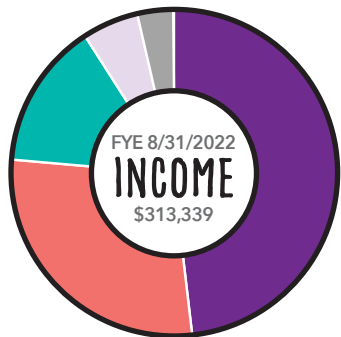

The listing here acknowledges all whose donations arrived during our LAST fiscal year – between September 1, 2021 and August 31, 2022. In our current fiscal year (that began this September), some people have already gotten a headstart on your annual donations. We are indeed grateful for all who have already sent your gifts as signs of support for Womanspace! Some are sharing part of their retirement distribution; some arrange for regular monthly or quarterly donations through their banks. Some just surprise us with a large overnight donation out of the blue. Whatever, however and whenever you give, please know that Womanspace is most grateful.

Here is how we used our funds last year:

- Programs 48%
\$150,809
- Donations 28%
\$88,500
- Fundraisers 15%
\$45,489
- Member Dues 6%
\$17,408
- Gallery & Misc 3%
\$11,134

- Personnel 50%
\$156,068
- Programs 20%
\$64,572
- Administration 7%
\$23,883
- Fundraising 6%
\$17,167
- Maintenance 12%
\$37,309
- Charitable & Misc 3%
\$8,155
- Printing 2%
\$6,444